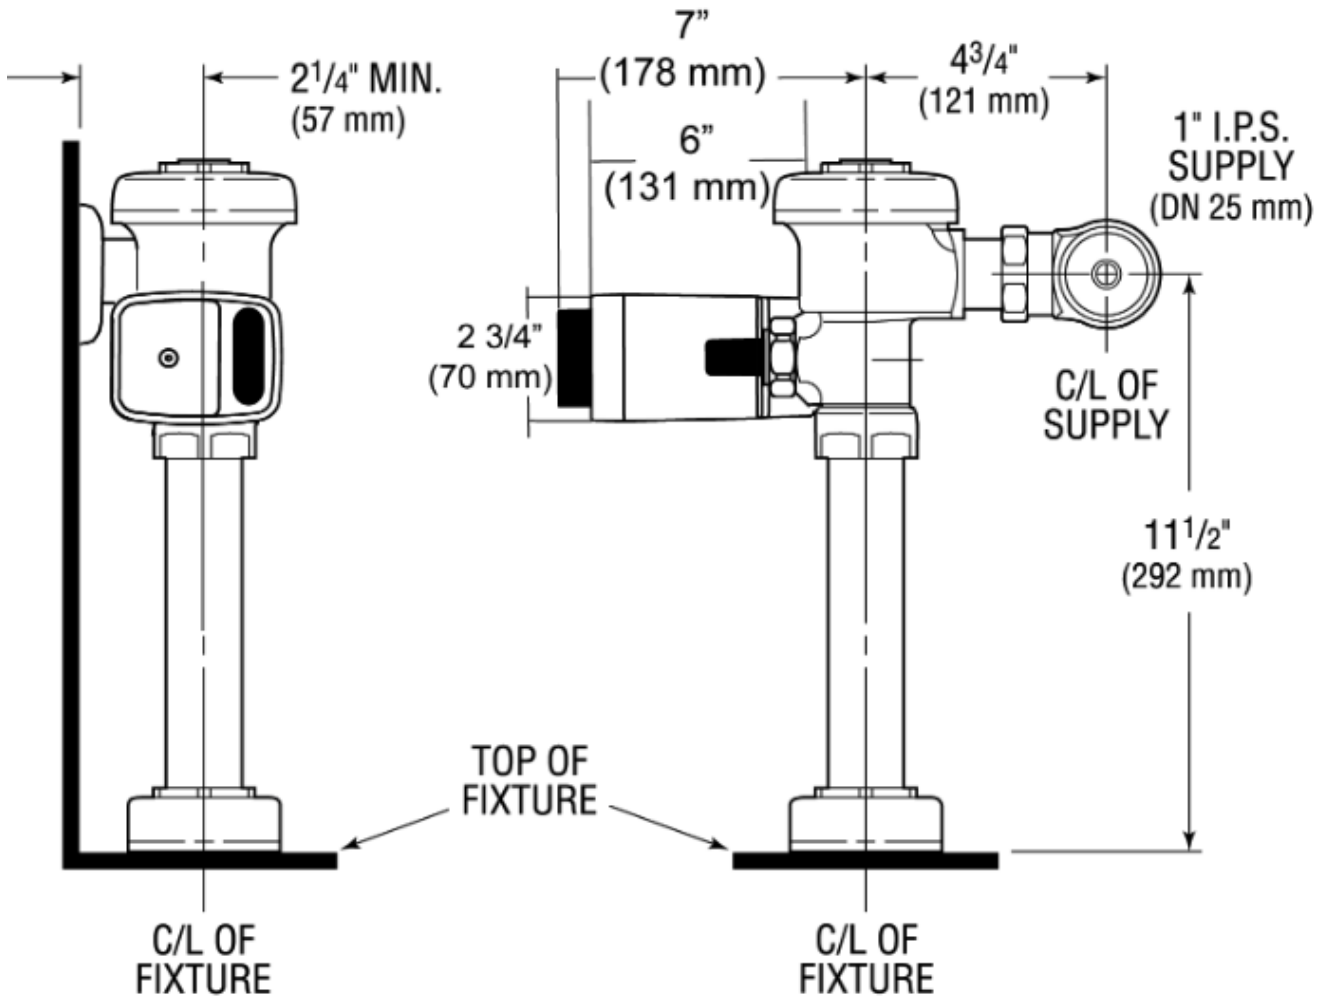

ROUGH-IN

Sloan 10500 Seymour Ave, Franklin Park, IL 60131
Phone: 800.982.5839 • Fax: 800.447.8329 • sloan.com